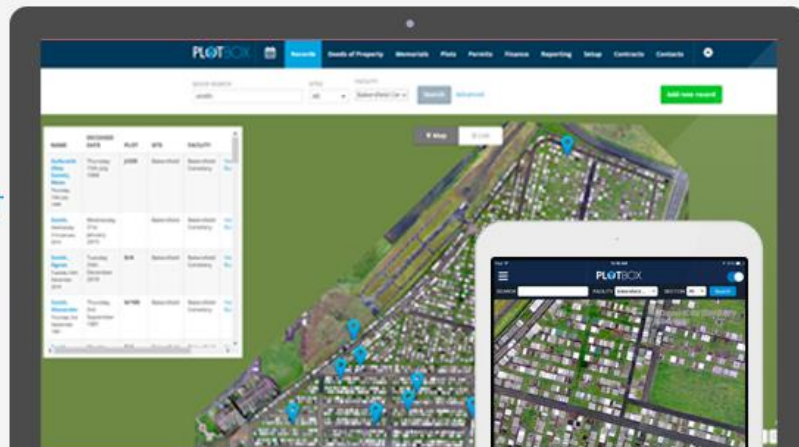

[+ READ MORE](#)

GENEALOGY SEARCH

PlotBox can make your records available to our public facing website. The deceased records within PlotBox can be made available to genealogists and the public ...

[+ READ MORE](#)

RECORDS MANAGEMENT

The core modules of PlotBox focus on one place to keep all your records related to a plot intuitively linked to each other...

[+ READ MORE](#)

DOCUMENT MANAGEMENT

Do you still have records in old books, interment cards, paper contracts and account cards? ...

[+ READ MORE](#)

REPORTING

Access the reports you need at the touch of a button. Powerful visualizations and comparisons for stock control, sales figures ...

[+ READ MORE](#)

MAPPING/INVENTORY MANAGEMENT

Say goodbye to old, inaccurate paper cemetery maps. Our cemetery mapping technology is the fastest and best in the world ...