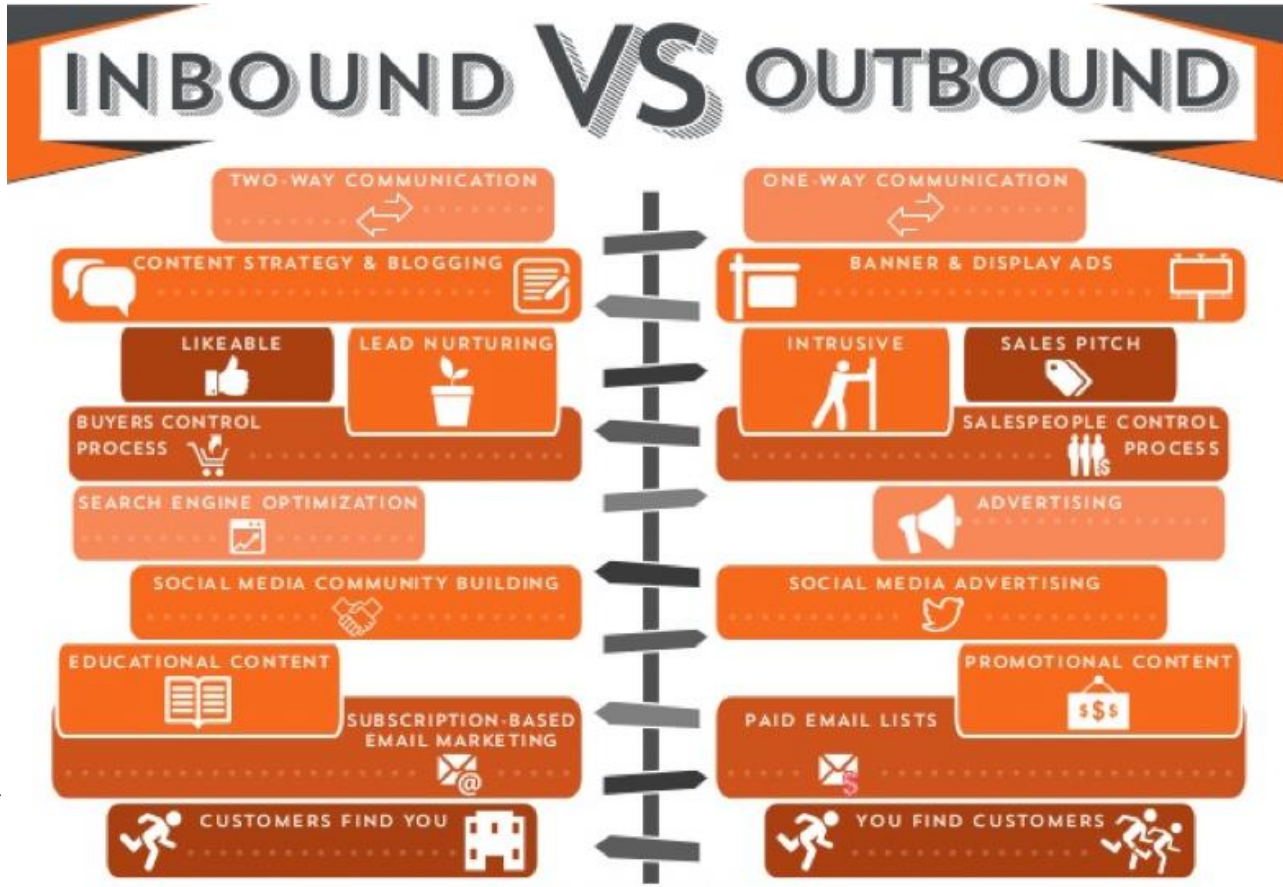

Cemetery Management
Reimagined.

Austin
Belfast
Boston
San Francisco

plotbox.io

The Upward Trajectory

Inbound Marketing

and how it raises performance

PL[○]TBOX

← Rating ▾ Cuisine ▾ Hours ▾